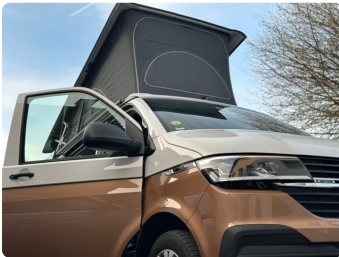

- Sliding 3-seat bench with reclining function and storage compartment
- Heated front seats, separately adjustable
- Sliding window with insect screen
- Insulating laminated windshield and acoustic glazing package
- Electric, heated and folding exterior mirrors
- Electric sliding door assistance on the right-hand side
- Alarm system with interior monitoring and tow-away protection
- 230V external power supply with charging function and interior socket
- Direct tire pressure monitoring system
- Discover Media navigation system with 8-inch touchscreen, streaming and internet
- Auxiliary heater for cab and passenger compartment
- Lane Assist, Side Assist and Rear Traffic Alert
- Light Assist high beam control
- LED headlights with LED daytime running lights and LED taillights
- ACC adaptive cruise control with stop function and speed limiter
- 3-zone Air Care Climatronic with additional controls in the passenger compartment
- Wired and Wireless App-Connect
- Voice control
- Traffic sign recognition
- Privacy glass with thermal insulation
- 2 USB-C ports in the dashboard
- Camper interior lighting concept
- Black awning rail and tent adapter
- 17-inch Aracaju alloy wheels in silver

Gallery

Trust & Benefits

- Free delivery anywhere in Switzerland
- 12-month company guarantee
- 14-day return period according to our terms

This vehicle is located in our park in Müstair, 7537 Val Müstair, Kanton Graubünden. Includes free delivery anywhere in Switzerland, a 12-month guarantee provided by Aemmitau Garage GmbH, and a 14-day return period according to our terms.