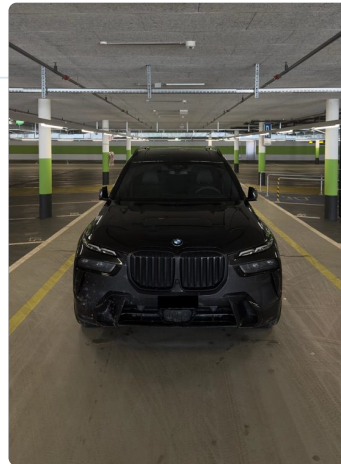

DAB+ tuner
HiFi speaker system
Personal eSIM
Connected Package Professional
Seats
3rd row seats
Rear seats with 40:20:40 split folding
ISOFIX child seat mounts (outer rear seats)
Comfort seats front (electric)
Heated seats (driver & passenger)
Electric seat adjustment with memory
Other
BMW Gesture Control
BMW ID
BMW Mobile Care
BMW Service Plus (10 years / 100,000 km free service)
BMW Repair Inclusive (4 years / 200,000 km)
Tire pressure monitoring system
Wheel bolt locks
Central locking system
Automatic tailgate
Soft-close doors
12V socket
Warning triangle

Gallery