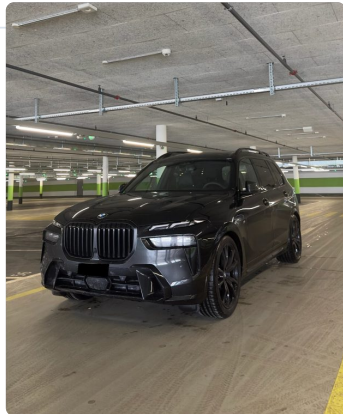

DAB+ tuner
HiFi speaker system
Personal eSIM
Connected Package Professional
Seats
3rd row seats
Rear seats with 40:20:40 split folding
ISOFIX child seat mounts (outer rear seats)
Comfort seats front (electric)
Heated seats (driver & passenger)
Electric seat adjustment with memory
Other
BMW Gesture Control
BMW ID
BMW Mobile Care
BMW Service Plus (10 years / 100,000 km free service)
BMW Repair Inclusive (4 years / 200,000 km)
Tire pressure monitoring system
Wheel bolt locks
Central locking system
Automatic tailgate
Soft-close doors
12V socket
Warning triangle

Gallery