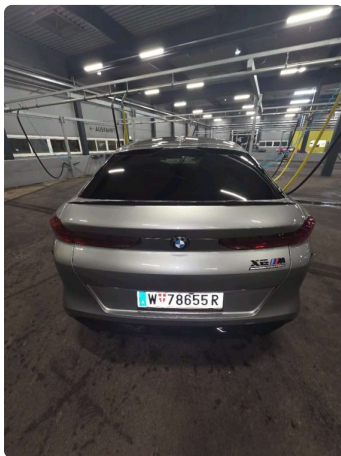

- Self-parking assistant
- Traffic sign recognition

Additional Features

- Sports suspension and differential lock
- Sport package with paddle shifters
- Electric tailgate and keyless entry/go
- Tow hitch
- Summer and winter tires included
- Service history maintained, non-smoker vehicle
- VAT deductible and leasing available

Your gateway to freedom: Experience maximum performance and comfort in one of BMW's most impressive high-performance SUVs.

Gallery

Trust & Benefits

- Free delivery anywhere in Switzerland
- 12-month company guarantee
- 14-day return period according to our terms

This vehicle is located in our park in Müstair, 7537 Val Müstair, Kanton Graubünden. Includes free delivery anywhere in Switzerland, a 12-month guarantee provided by Aemmitau Garage GmbH, and a 14-day return period according to our terms.