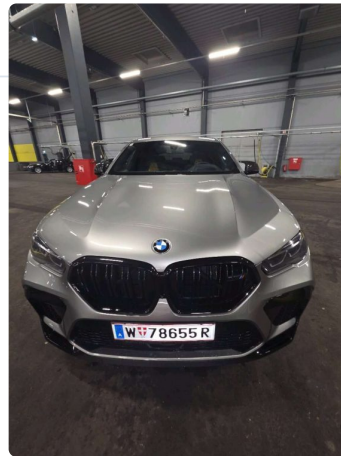

- Self-parking assistant
- Traffic sign recognition

Additional Features

- Sports suspension and differential lock
- Sport package with paddle shifters
- Electric tailgate and keyless entry/go
- Tow hitch
- Summer and winter tires included
- Service history maintained, non-smoker vehicle
- VAT deductible and leasing available

Your gateway to freedom: Experience maximum performance and comfort in one of BMW's most impressive high-performance SUVs.

Gallery

Trust & Benefits

- Free delivery anywhere in Switzerland
- 12-month company guarantee
- 14-day return period according to our terms

This vehicle is located in our park in Müstair, 7537 Val Müstair, Kanton Graubünden. Includes free delivery anywhere in Switzerland, a 12-month guarantee provided by Aemmitau Garage GmbH, and a 14-day return period according to our terms.