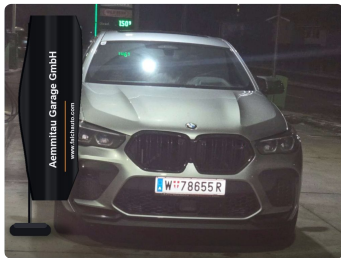

- Self-parking assistant
- Traffic sign recognition

Additional Features

- Sports suspension and differential lock
- Sport package with paddle shifters
- Electric tailgate and keyless entry/go
- Tow hitch
- Summer and winter tires included
- Service history maintained, non-smoker vehicle
- VAT deductible and leasing available

Your gateway to freedom: Experience maximum performance and comfort in one of BMW's most impressive high-performance SUVs.

Gallery

Trust & Benefits

- Free delivery anywhere in Switzerland
- 12-month company guarantee
- 14-day return period according to our terms

This vehicle is located in our park in Müstair, 7537 Val Müstair, Kanton Graubünden. Includes free delivery anywhere in Switzerland, a 12-month guarantee provided by Aemmitau Garage GmbH, and a 14-day return period according to our terms.