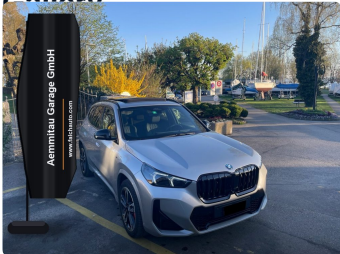

M sport brakes (dark blue metallic / red high-gloss)
Media & Connectivity
BMW Live Cockpit Plus
DAB+ tuner
Personal eSIM
Interior/exterior mirror package
Seats
Rear seats with 40:20:40 split folding
i-Size child seat mount (front passenger)
Sports seats (front)
Wheels & Tires
18" M alloy wheels (double-spoke 838 M bicolor)
19" M alloy wheels (double-spoke 871 M bicolor)
Tire pressure warning system
Wheel bolt locks
Other
BMW Mobile Care
Condition Based Service
Legal & intelligent emergency call
Charging cable (Mode 3)
Petrol particulate filter
Rain sensor with automatic lights
Heated washer nozzles
Central locking system
Automatic tailgate
12V socket
Warning triangle

Gallery

Trust & Benefits

- Free delivery anywhere in Switzerland
- 12-month company guarantee
- 14-day return period according to our terms

This vehicle is located in our park in Müstair, 7537 Val Müstair, Kanton Graubünden. Includes free delivery anywhere in Switzerland, a 12-month guarantee provided by Aemmitau Garage GmbH, and a 14-day return period according to our terms.